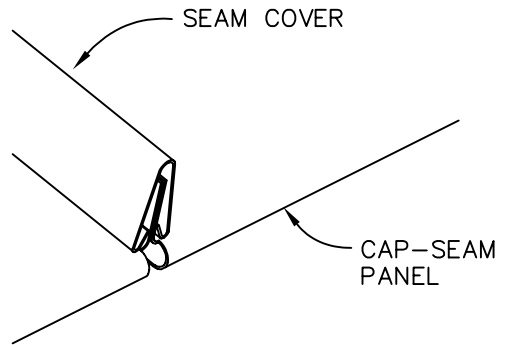

APPLY 3/8" BEAD OF NON-SKINNING BUTYL SEALANT ON OUTSIDE OF MALE RIB AS SHOWN

CAP-SEAM

EAVE HEM

CS3D3