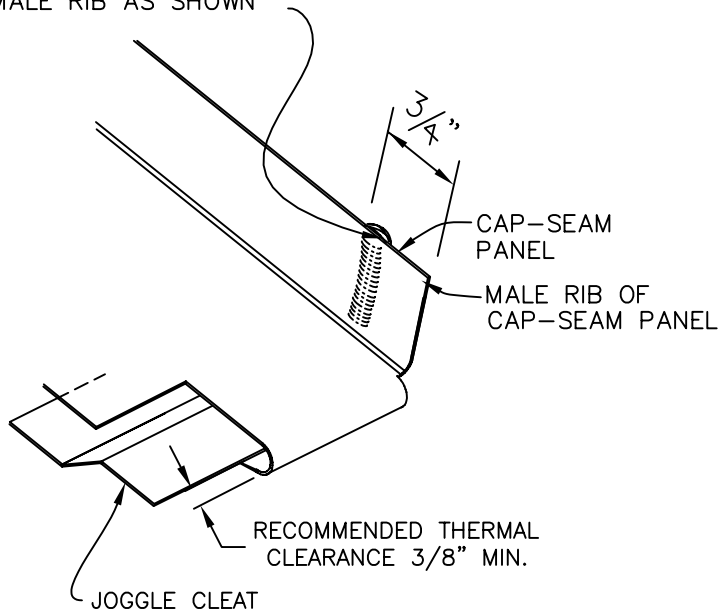

APPLY 3/8" BEAD OF NON-SKINNING BUTYL SEALANT ON OUTSIDE OF MALE RIB AS SHOWN

CAP-SEAM

EAVE HEM

CS3D3