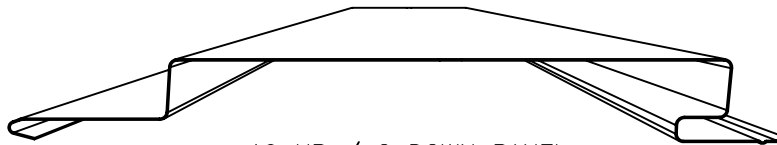

FULL 12" PANEL

OPTIONS:

- FLAT FINISH
- 1 RIB (CENTERED)
- 2 RIBS (SPACED 4")
- WAVE PATTERN

11 UP / 1 DOWN PANEL

OPTIONS:

- FLAT FINISH
- 1 RIB (CENTERED ON UP SIDE)
- 2 RIBS (SPACED 4")

10 UP / 2 DOWN PANEL

OPTIONS:

- FLAT FINISH
- RIB (CENTERED ON UP SIDE)
- 2 RIBS (SPACED 4")

6 UP / 6 DOWN PANEL

OPTIONS:

- FLAT FINISH
- 2 RIBS (1 CENTERED ON EACH UP/DOWN HALF)

NOTE: OFFERING IS ONLY CURRENT AS OF THE PUBLISH DATE OF THIS INSTALLATION GUIDE. PLEASE NOTE THAT PANEL OFFERING IS SUBJECT TO CHANGE. CONTACT YOUR AEP SPAN REPRESENTATIVE FOR SPECIFIC PRODUCT AVAILABILITY.