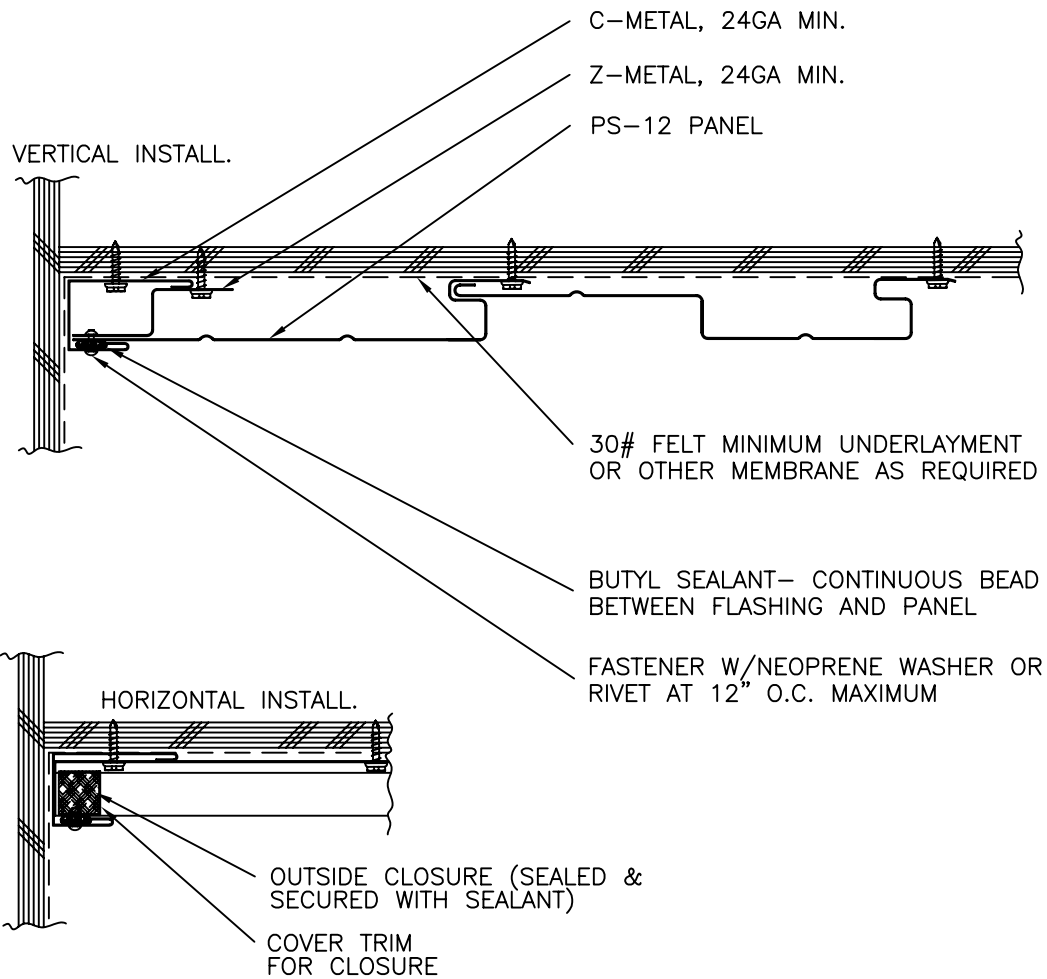

Z-METAL

C-METAL

COVER TRIM

PRESTIGE SERIES

END WALL

PS-08