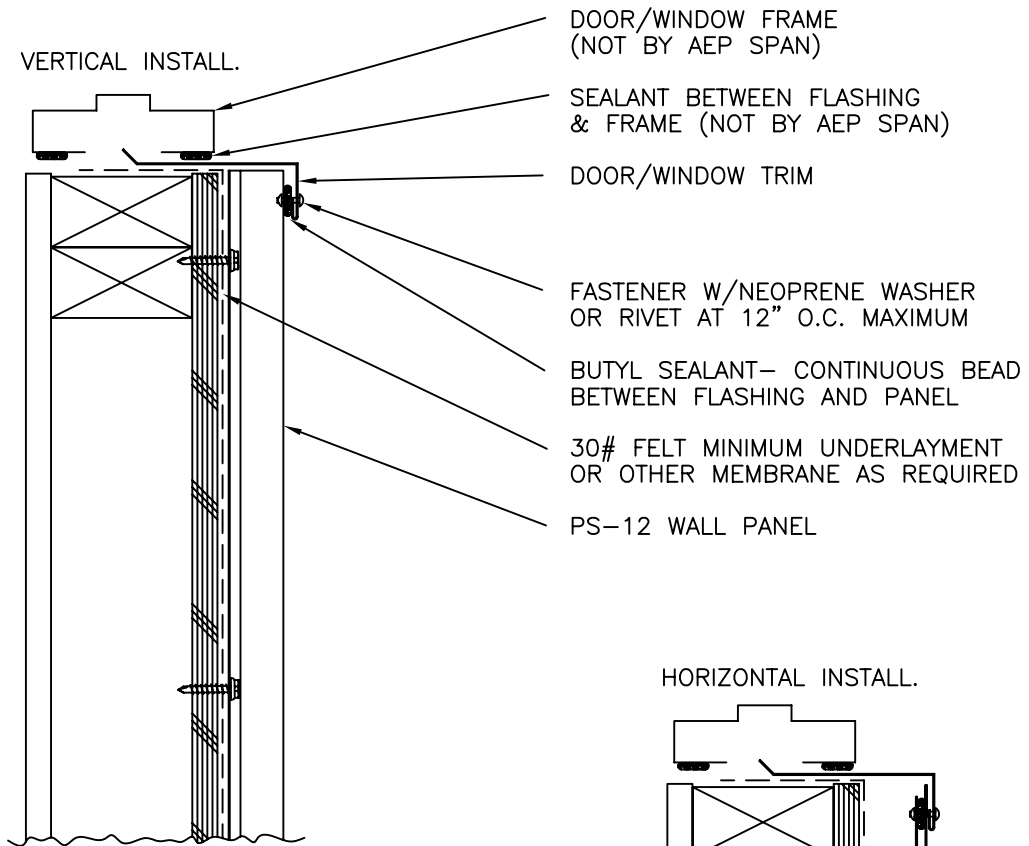

C-METAL

DOOR/WINDOW TRIM

Z-METAL

PRESTIGE SERIES

DOOR-WINDOW TRIM
(SILL)

PS-14