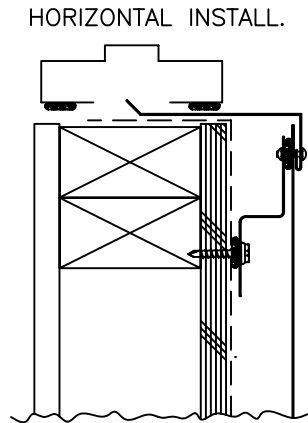

C-METAL

DOOR/WINDOW TRIM

Z-METAL

PRESTIGE SERIES

DOOR-WINDOW TRIM
(SILL)

PS-14